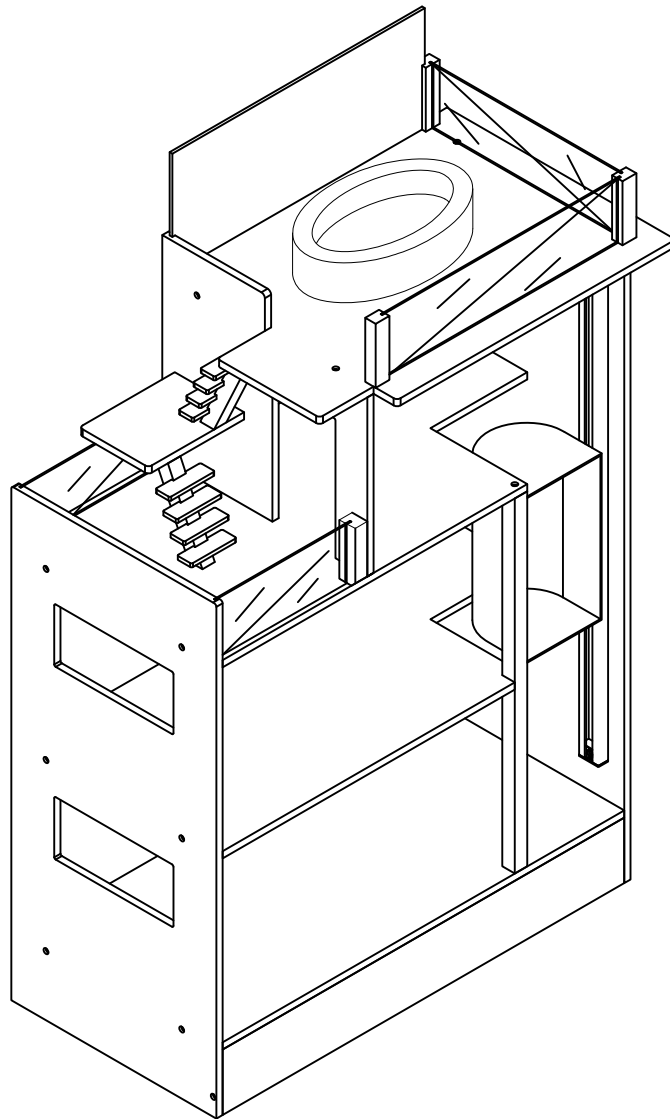

Dreamland Barcelona '3.5' Doll House

-White/pink

TD-13111D

Assembly Instruction

1-800-935-3959
Mon - Fri 9:00am ~ 4:30pm EST
support@teamson.com

+44 (0) 1952-916050
Mon - Thu 9:00am ~ 5:00pm GMT
Friday 9:00am ~ 4:00pm GMT
support@teamson.co.uk