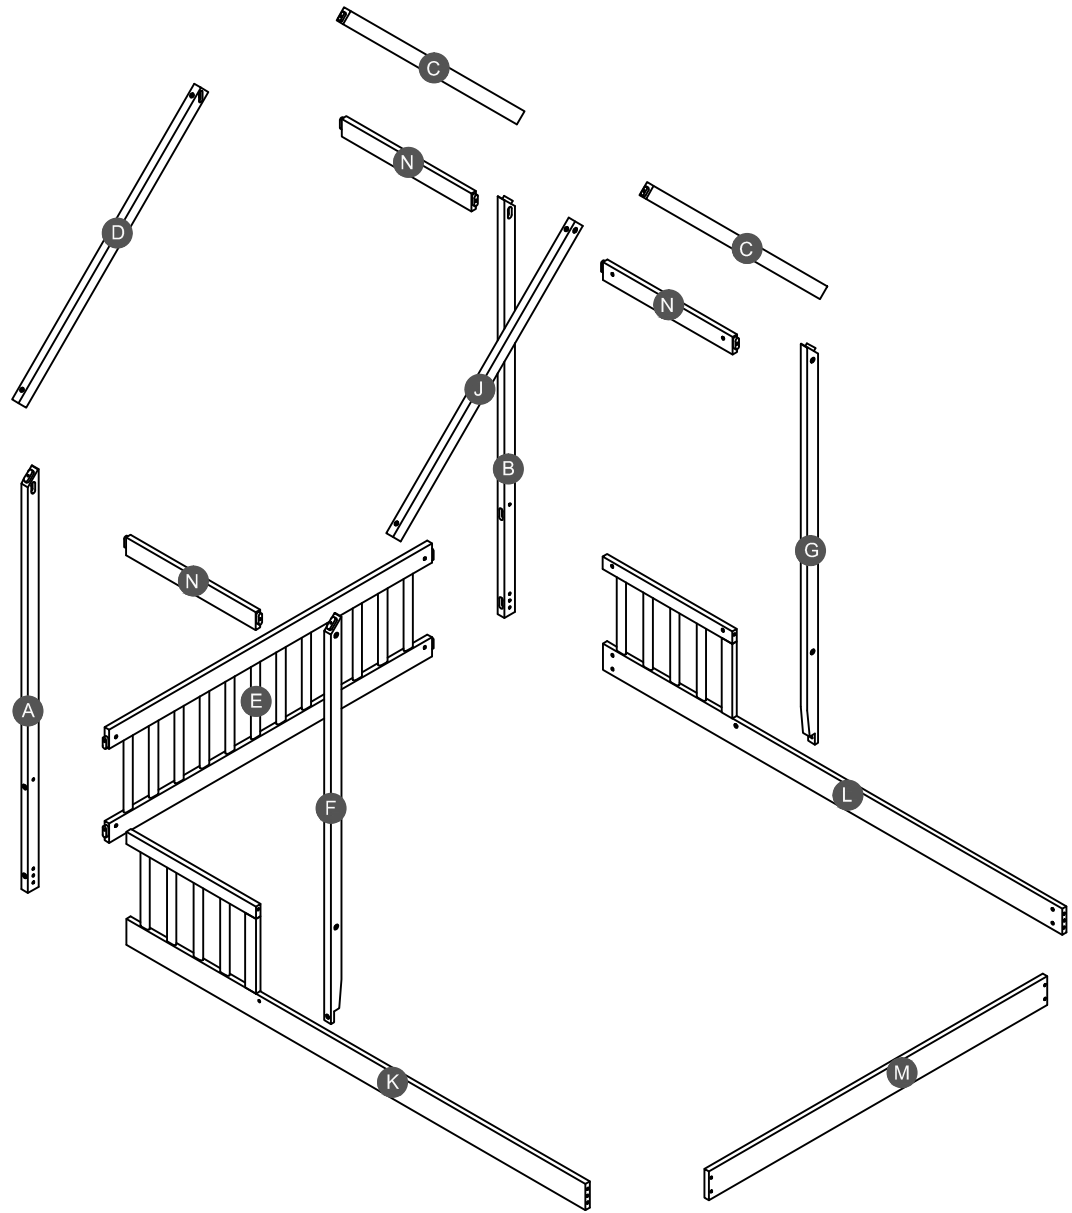

## FULL BED WITH ROOF (NO SLATS)

**SA33827**

# Part List

<b>A</b>  Leg HB (Left Front) - 1pc	<b>B</b>  Leg HB (Left Back) - 1pc	<b>C</b>  Upper (Back) - 2pcs
<b>D</b>  Upper (Front) - 1pc	<b>E</b>  Frame HB - 1pc	<b>F</b>  Vertical bar (Front) - 1pc
<b>G</b>  Vertical bar (Back) - 1pc	<b>J</b>  Upper (Front) - 1pc	<b>K</b>  Guard rail (Front) - 1pc
<b>L</b>  Guard rail (Back) - 1pc	<b>M</b>  Horizontal bar - 1pc	<b>N</b>  Horizontal bar (Upper) - 3pcs