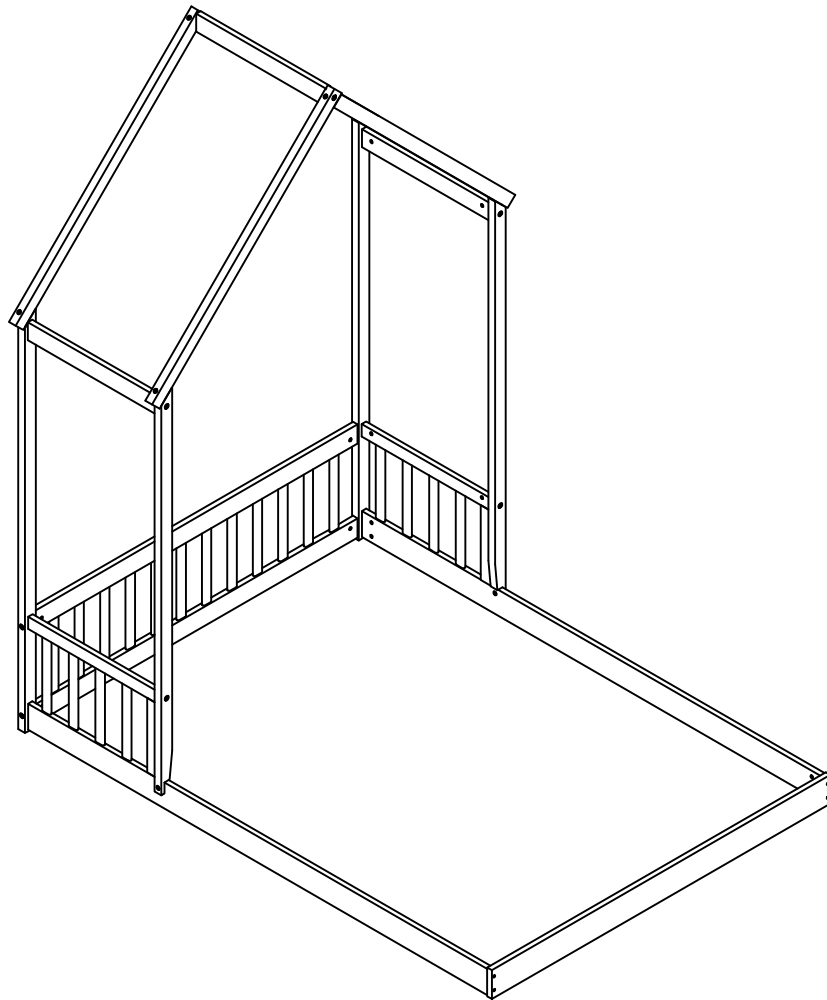

## FULL BED WITH ROOF (NO SLATS)

**SA33827**

# Part List

<b>A</b>  Leg HB (Left Front) - 1pc	<b>B</b>  Leg HB (Left Back) - 1pc	<b>C</b>  Upper (Back) - 2pcs
<b>D</b>  Upper (Front) - 1pc	<b>E</b>  Frame HB - 1pc	<b>F</b>  Vertical bar (Front) - 1pc
<b>G</b>  Vertical bar (Back) - 1pc	<b>J</b>  Upper (Front) - 1pc	<b>K</b>  Guard rail (Front) - 1pc
<b>L</b>  Guard rail (Back) - 1pc	<b>M</b>  Horizontal bar - 1pc	<b>N</b>  Horizontal bar (Upper) - 3pcs